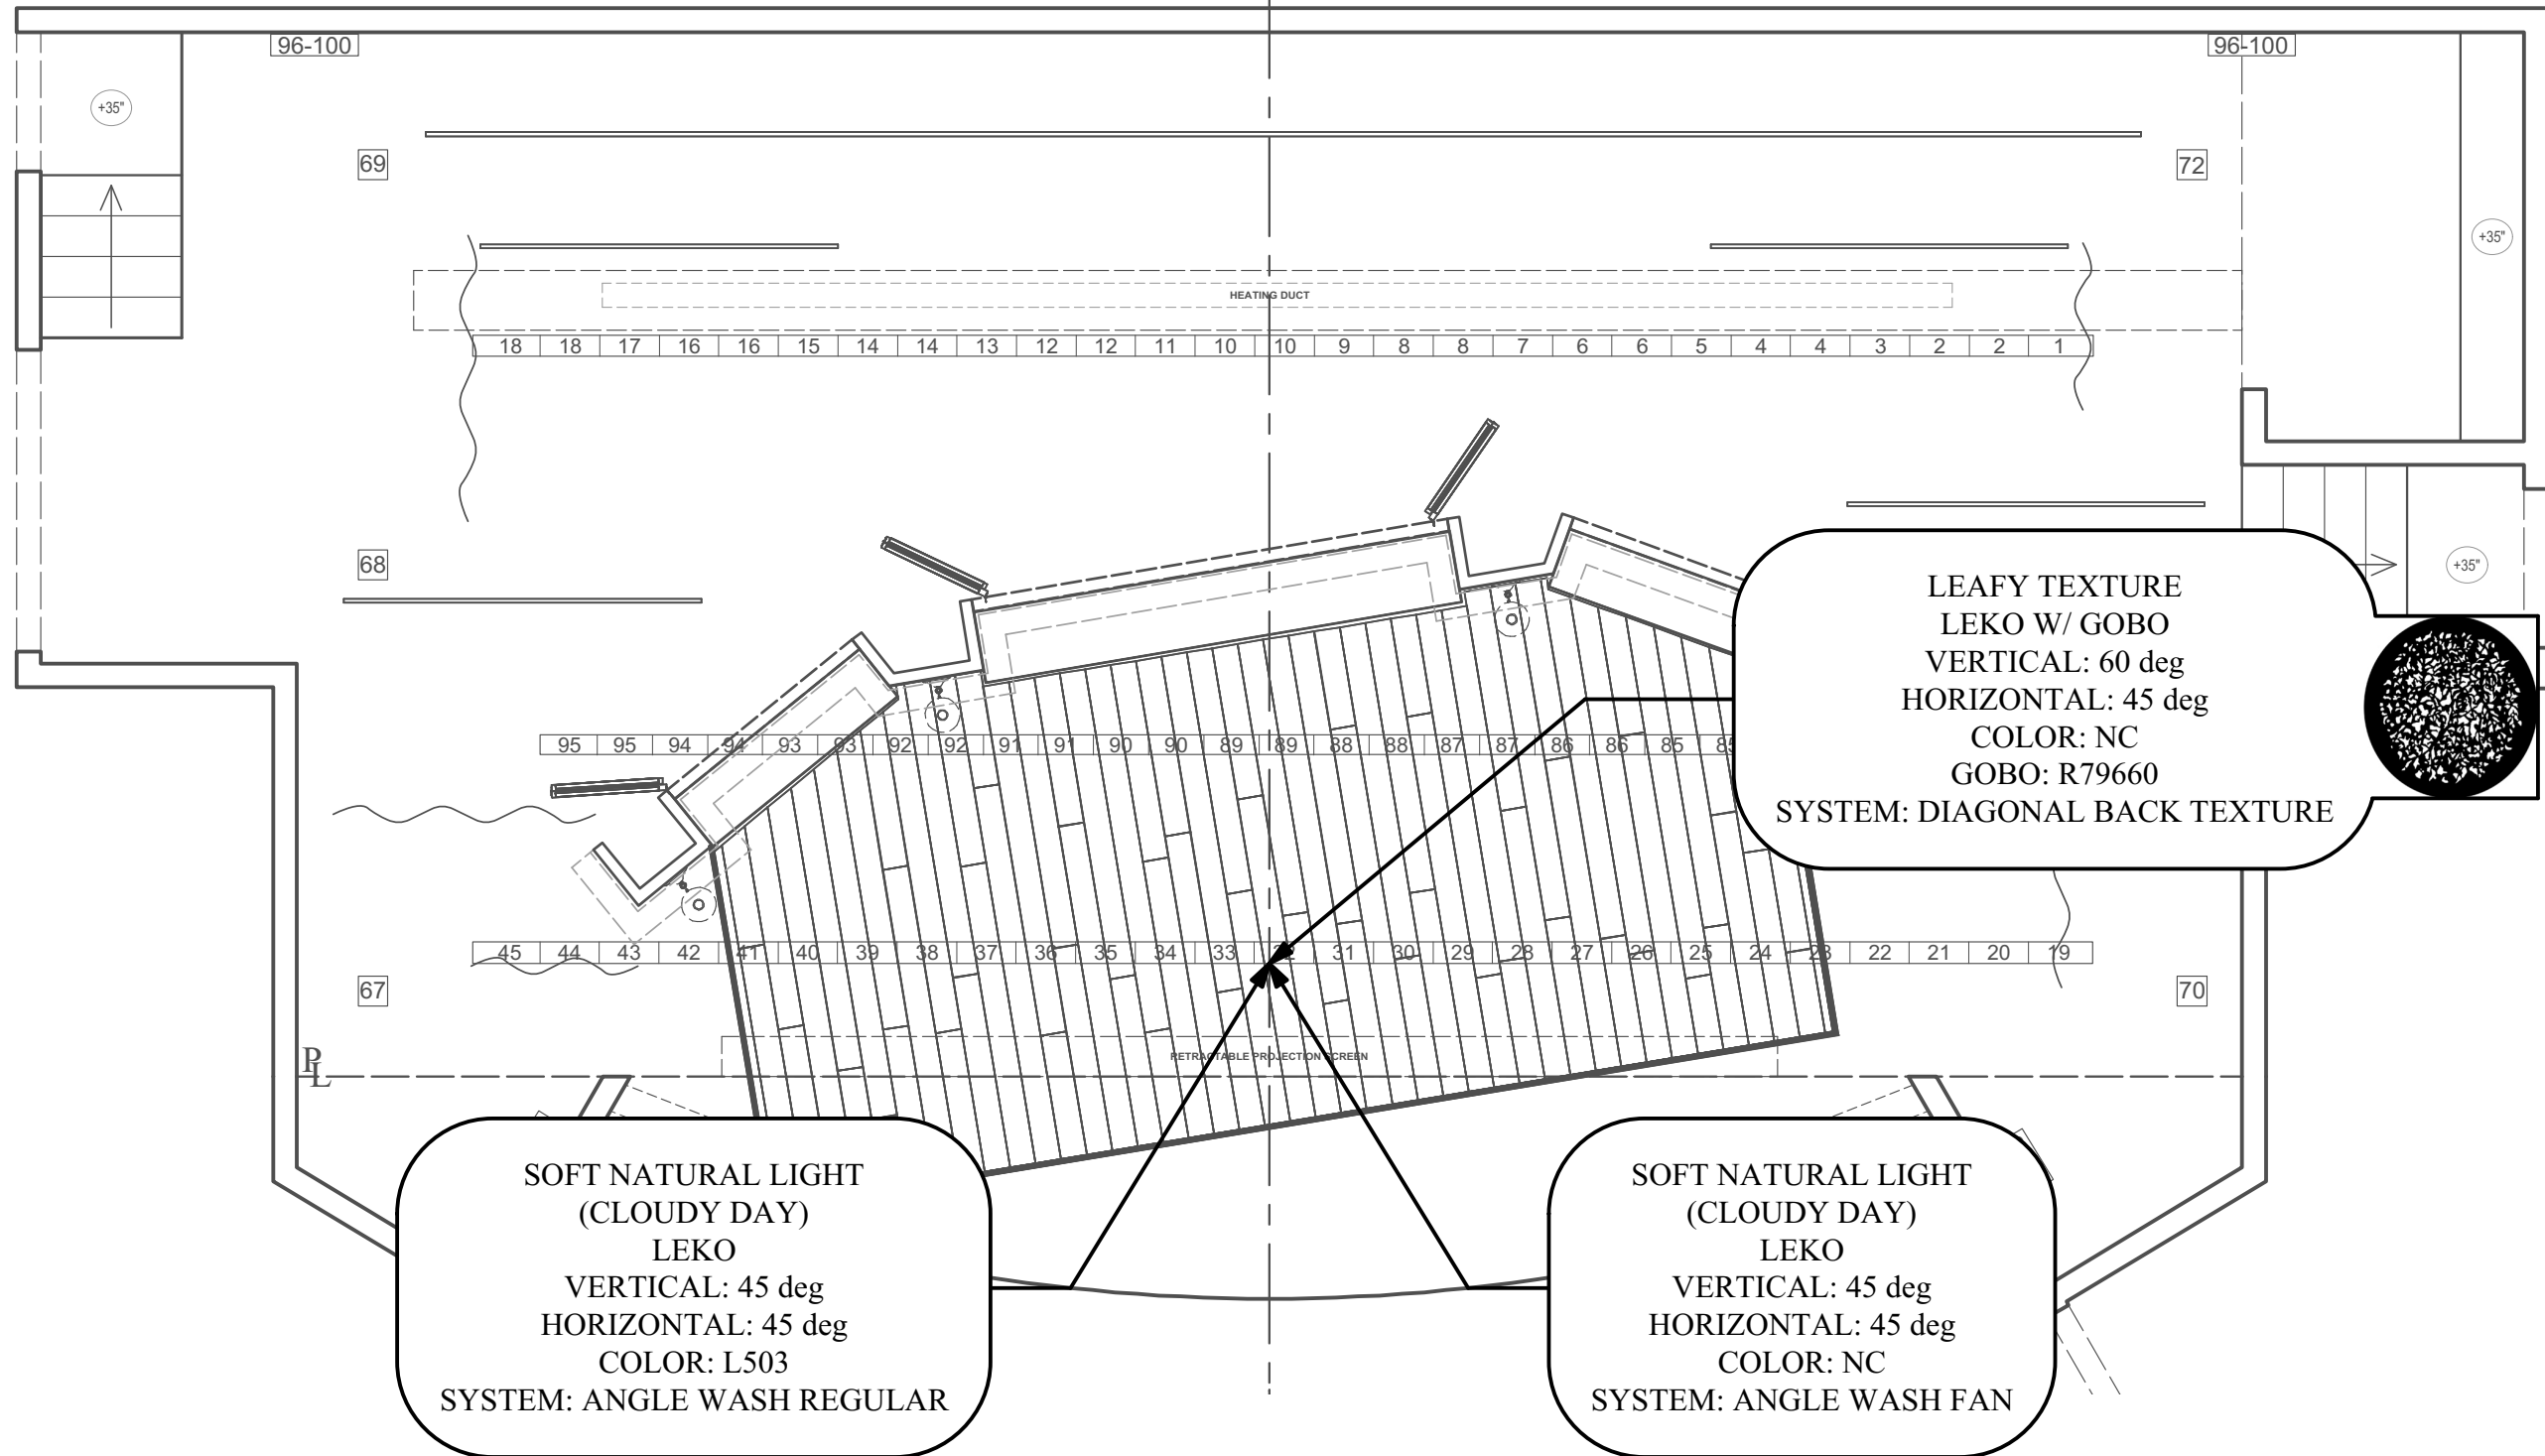

BACKDROP IS LIT (CYCs)
MID AFTERNOON
PARTLY CLOUDY DAY
LEAFY TEXTURE WILL BE NEEDED
WILL CHECK WITH SHISHIR ON
OUR "SPACIAL ORENTATION"