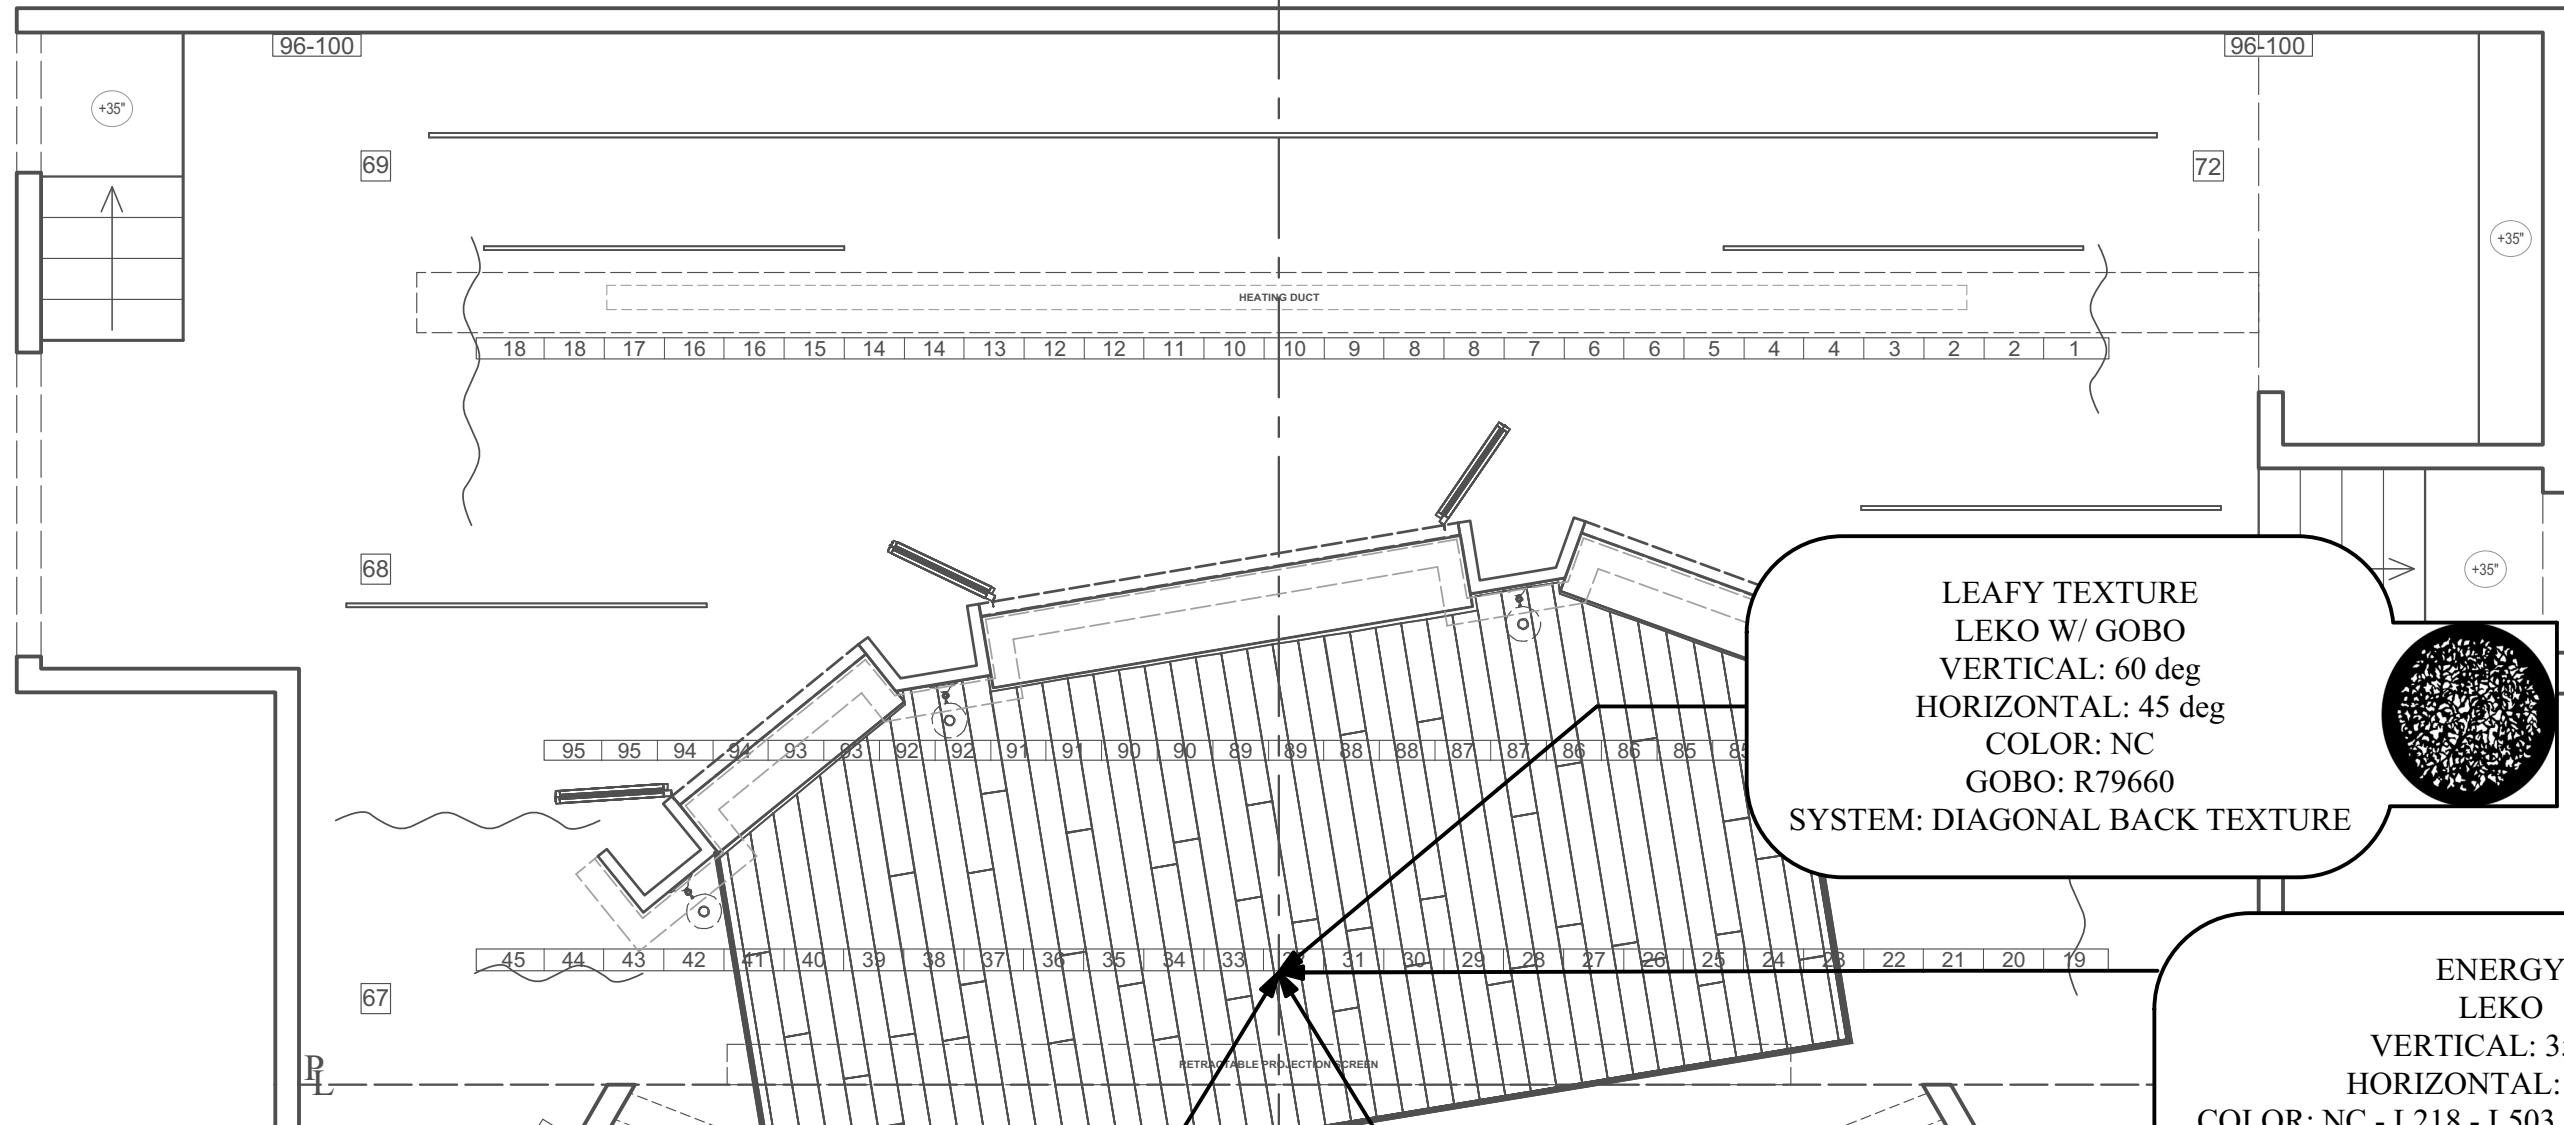

LEAFY TEXTURE  
LEKO W/ GOBO  
VERTICAL: 60 deg  
HORIZONTAL: 45 deg  
COLOR: NC  
GOBO: R79660  
SYSTEM: DIAGONAL BACK TEXTURE

ENERGY  
LEKO  
VERTICAL: 35 deg  
HORIZONTAL: 90 deg  
COLOR: NC - L218 - L503 (NEED TO TEST)  
SYSTEM: PIPE ENDS

SOFT NATURAL LIGHT  
(CLOUDY DAY)  
LEKO  
VERTICAL: 45 deg  
HORIZONTAL: 45 deg  
COLOR: L503  
SYSTEM: ANGLE WASH REGULAR

SOFT NATURAL LIGHT  
(CLOUDY DAY)  
LEKO  
VERTICAL: 45 deg  
HORIZONTAL: 45 deg  
COLOR: NC  
SYSTEM: ANGLE WASH REGULAR